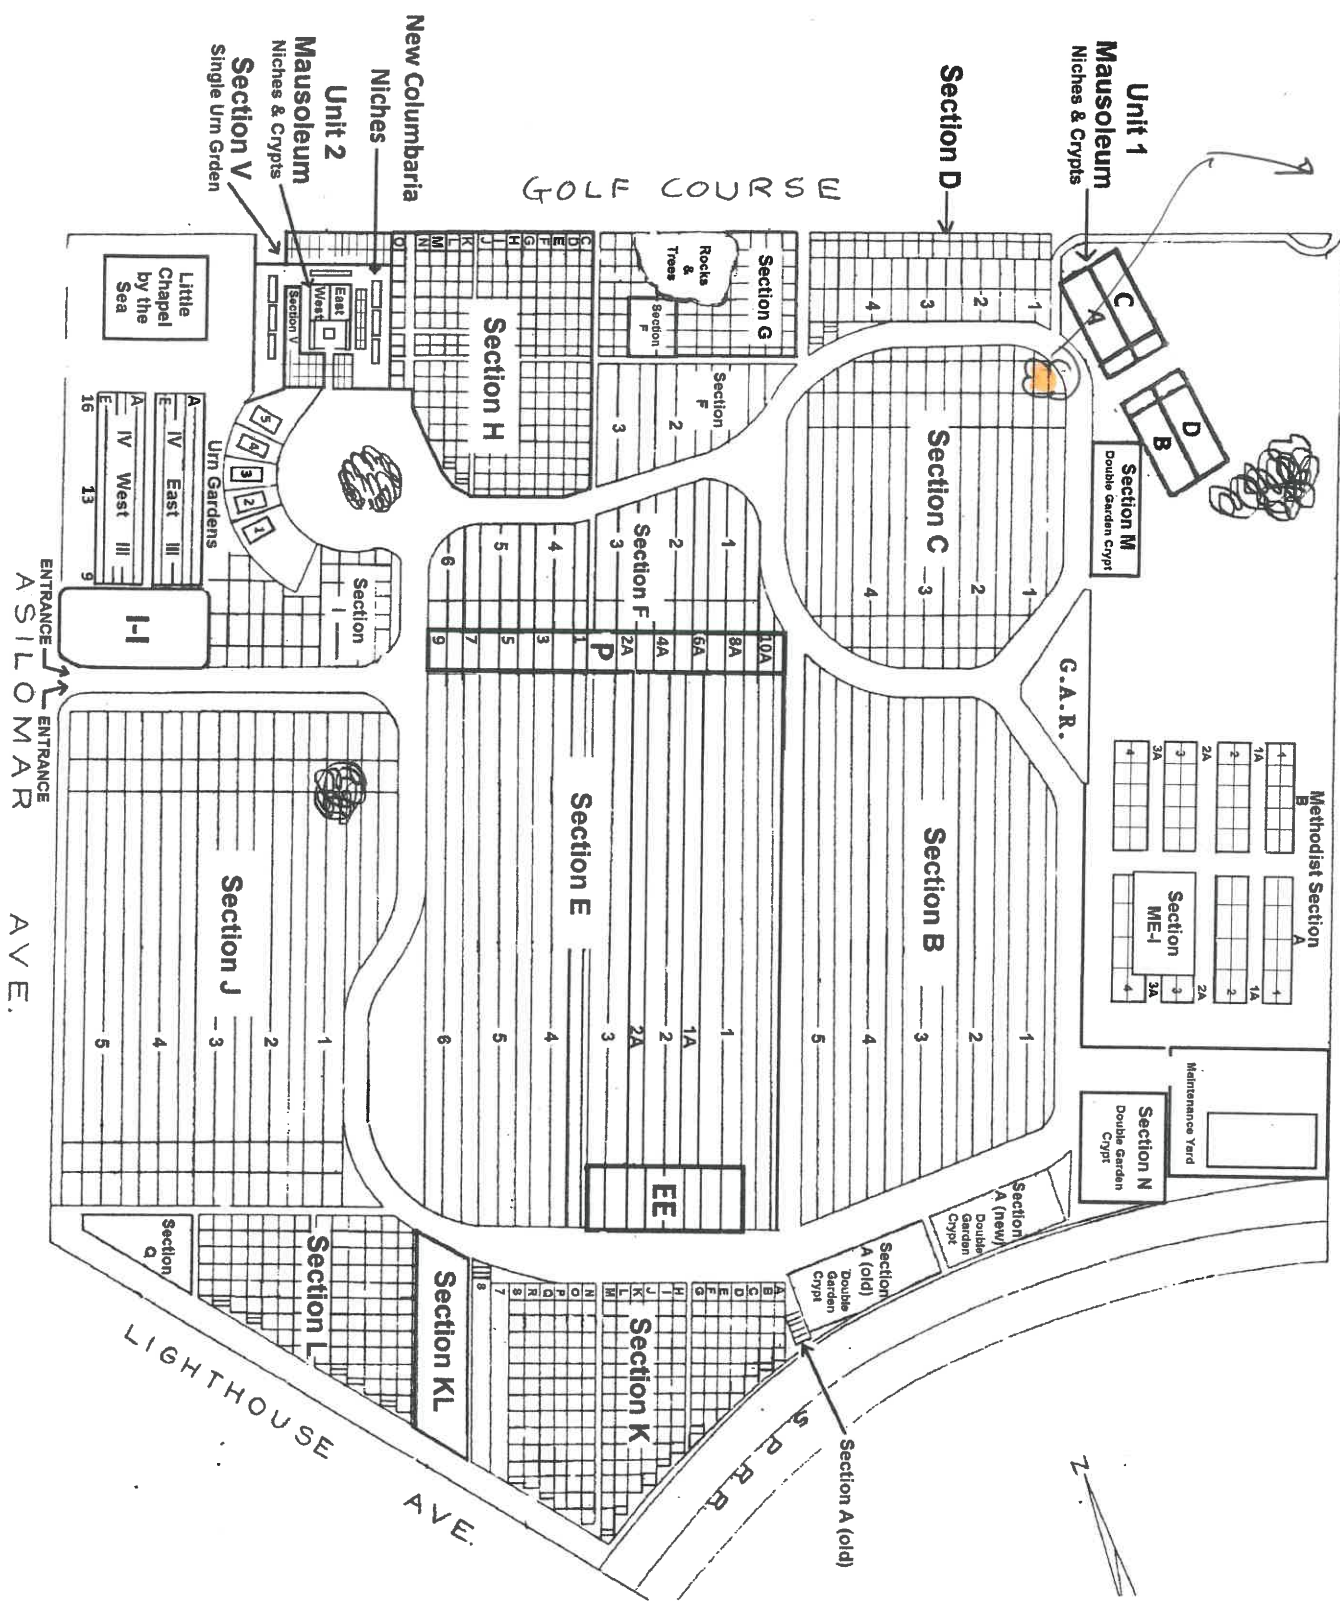

ANITA
 Kawaunaga Side 2 - Lot 16 - Block 1 - Section C
 GOLF COURSE

121 121 121

BLK BLK

Kawamaph
Site 2-
LOT 16
Block 1
Section 4

3	urns only 3. 2 Kent Chan Lung	NO	NO	LOT
2	Martha M. Chan Kenryo Murakami	NO	Red Kawamaph DONALD KAVANAGH	LOT
1	Alicia Rollin	Joseph V. Costa	John Kavanagh	Constance Ruby McKee
6	Herbert J. Barfield - ashes Alexander Cameron	Mary Costa	Otis McKee	Eugene Richter
5	Walter Barfield - ashes Mary Cameron	Alma Kick Jod	Nola B. Hohr	Clara M. Clark
4	Edward Hicks	Kate S. Garrett	Lester Hohr	Ronald P. Valchester
3	Mary Florida Hicks	James Muncie	Victor Hubbard	Ruth Kay (Madge) Albert Williams
2	Cornelius Hicks	Paul W. Collins	Robert Stopp - inf.	Alma May Bishop
1	Jennie B. Howland (Eliza)	Eileen B. Mole	Albert A. Stopp	Thomas J. Thompson
6	Emil E. Fritz - ashes Belle B. Fritz	Richard B. Spung	Robert W. Stopp	Jampa Hamilton
5	Chester Davis	Vernon Mettler	Emile C. Stopp	William H. Mitchell
4	Marvin Carter	Mary Ann Mettler	Anna Stopp	a. n. Johns
3	Maudie Smith	Rev. Earnest Lee Campbell	Martha B. White Infant White	Amanda Jane Johns
2	Henry Watkins	Paul Michael Dean	Margaret Ziegenbin	Clarice P. Rines (Mitchell)
1	Albert B. Snell	Edward John Ogrylic Veroly Ogrylic	Henry M. Lucas	Curtis H. Rines
6	Parthenia Snell	Mildred Grace Moore	Andrew J. Hardman	Henrietta Selver
5	Anna Rising	Thomas E. Moore	Gustav B. Pankratz	Elizabeth Neely
4	Bertha Rising	Jean Kelly	Marie Pankratz	Samuel Bowman
3	Shii Murakami Hatazumi K. Oakai (ashes)	Clyde Kelly	Jobe Unruh	Leroy Blankenship Warren Blankenship
2	George H. Pugh William Pugh (murder)	Whislained Deavoran	Paul Morrow Saylor Matthew L. Saylor	Eva Blankenship Infant Edward Blankenship
1	Frank E. Wapler	Sidney Schultz (ashes) Mildred M. Schultz	Effie A. Saylor	William H. Hoodale Ida C. Hoodale (ashes) Cornelia C. Boyd (ashes)
6	Everett J. King	Mildred E. Schultz	F. A. Stewart	Mae Adams
5	Grace May King	Aerita Jean Kud	William R. Lamb	Minnie Hugell